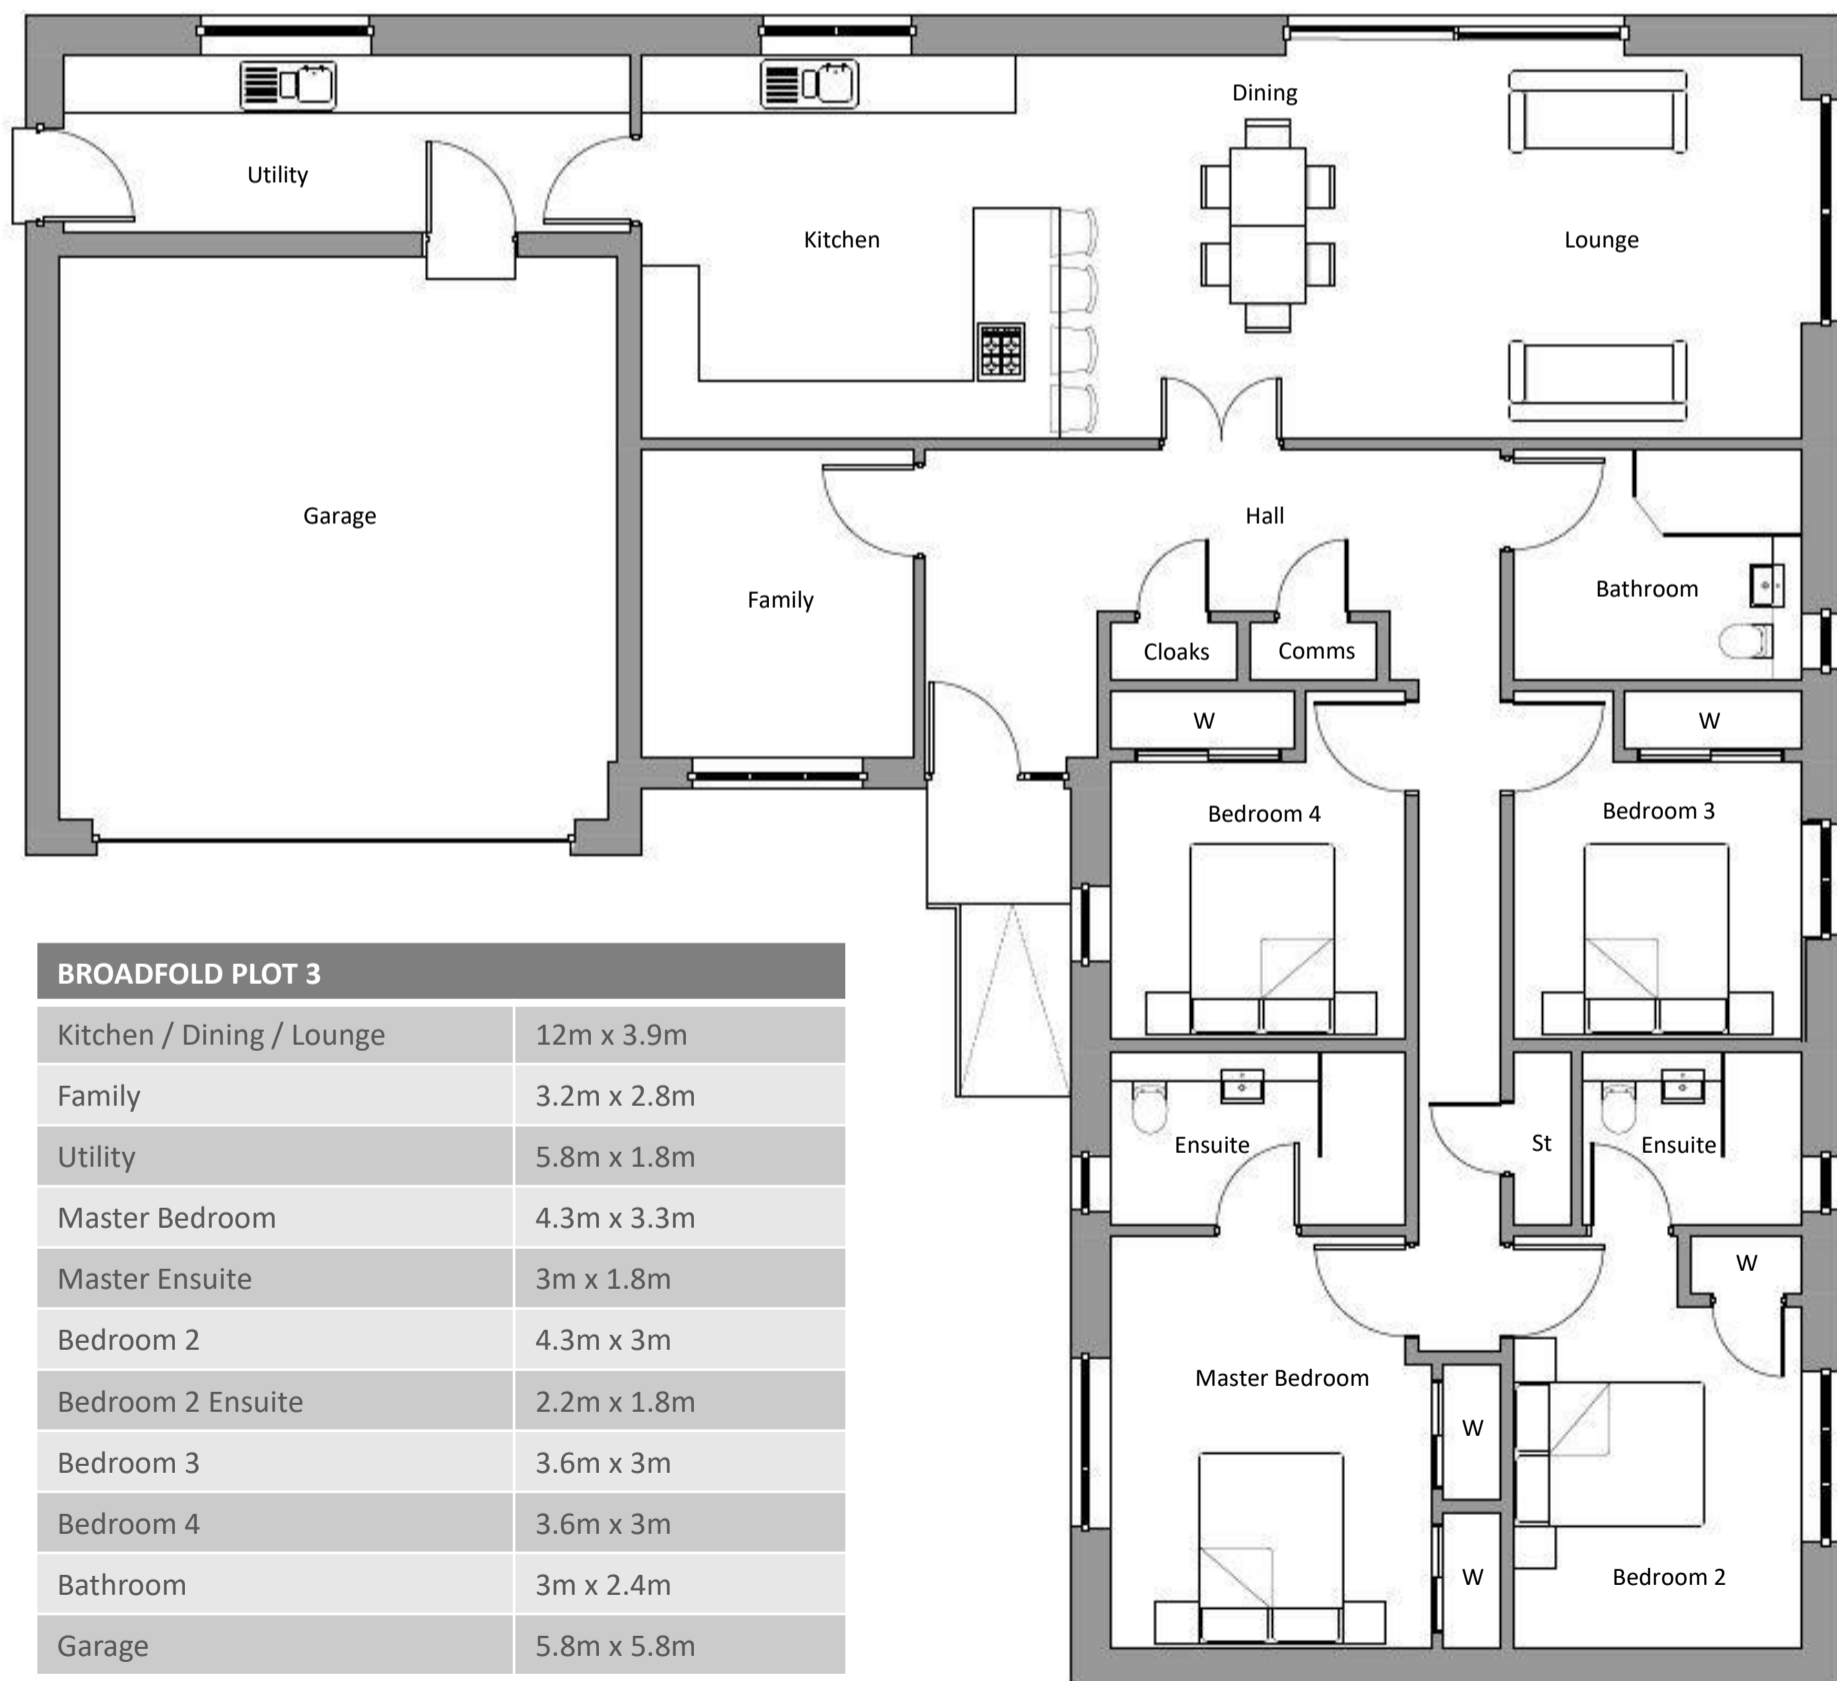

Broadfold Plot 3 Floor area 201 m²

Plot size approx. 925 m² / 0.23 acres

All plans, images and dimensions are for illustrative purposes only, and are intended to convey concept and vision of development/property. These may alter as work progresses and do not necessarily represent a true and accurate depiction of finished product and specification. These are not intended to form part of any contract.